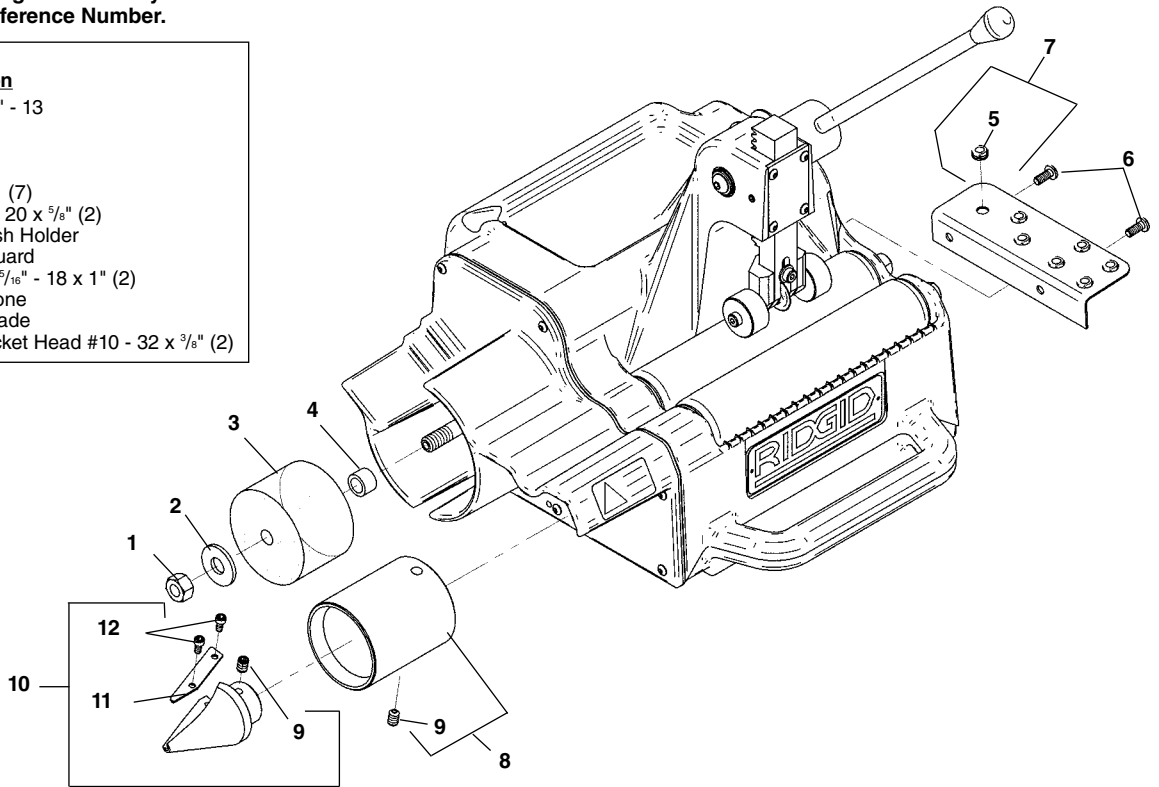

Prep Components

**NOTE: Order parts by Catalog Number only.
DO NOT order by Reference Number.**

Ref. No.	Catalog No.	Description
1	94662	Hex Nut 1/2" - 13
2	83420	Washer 1/2"
3	94682	Brush
4	94672	Spacer
5	94957	Grommet (7)
6	38940	Screw 1/4" - 20 x 5/8" (2)
7	93712	Fitting Brush Holder
8	94747	Reamer Guard
9	46080	Set Screw 5/16" - 18 x 1" (2)
10	94687	Reamer Cone
11	94692	Reamer Blade
12	46180	Screw, Socket Head #10 - 32 x 3/8" (2)

Gearbox

Ref. No.	Catalog No.	Description
1	94752	Screw, Phillips #10-24 x 3/4" (10)
2	94647	Gear Cover
3	94782	Brush, Shaft
4	94787	Key, Square 3/32" x 1/4" (4)
5	94792	Gear, Brush
6	94797	Gear Reduction
7	94847	Gear, Motor
8	94822	Retaining Ring (3)
9	34833	Gear, Reamer (2)
10	94807	Key, Square 1/8" x 1/4"
11	94802	Shaft
12†	94832	Shaft, Stub, Driven L.H. Thread (2)
13	94827	Gear, Roller (2)
14	94817	Shaft, Reamer

Service Note: † Left Hand Thread